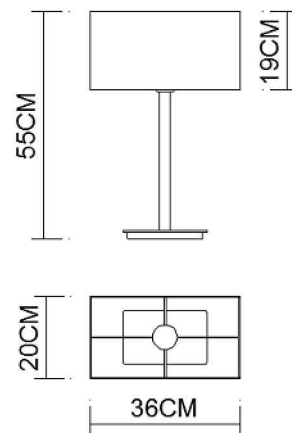

# Specification Sheet

Picture:

Product size:

Name: ----- Texture Rectangular  
Table Lamp  
Code: ----- 4321  
Finish: ----- Polished  
Main Material: --- Stainless steel  
Shade Material: -- Fabric+PVC

Lamp Source: E27

Wattage:  1x60W /  1x12W

Input Voltage: 220~240 V

Lumen: 540 lm

Switch: In-line Switch

Energy Efficiency Class:

Plug: EU

Specification:

Inner Box:

Gross Weight: 18 KGS

385\*225\*465(mm) 1pc

Net Weight: 11.7 KGS

Outer Carton:

785\*465\*960(mm) 8pcs

Installation Instruction: