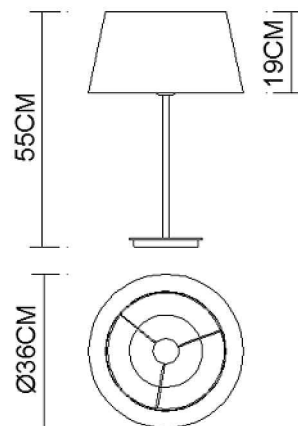

Specification Sheet

Picture:

Product size:

Name: ----- Texture Round Table Lamp
Code: ----- 4323
Finish: ----- Polished
Main Material: --- Stainless steel
Shade Material: -- Fabric+PVC

Lamp Source: E27

Wattage:  1x60W /  1x12W

Input Voltage: 220~240 V

Lumen: 540 lm

Switch: In-line Switch

Energy Efficiency Class:

Plug: EU

Specification:

Inner Box:

Gross Weight: KGS

385*385*465(mm) 1pc

Net Weight: KGS

Outer Carton:

785*785*960(mm) 8pcs

Installation Instruction: