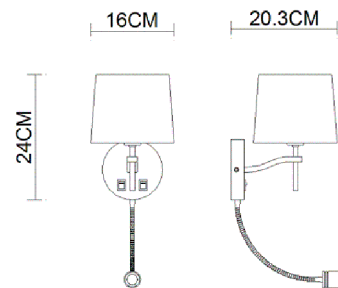

# Specification Sheet

Picture:

Product size:

Name: ----- Grace LED Wall Lamp  
Code: ----- 1449  
Finish: ----- Polished  
Main Material: ---- Stainless steel +  
Steel + Aluminium  
Shade Material: -- Fabric+PVC

Lamp Source: E14+LED

Wattage: 1x40W / 1x9W + 1x1W

Input Voltage: 220~240 V

Lumen: 340 lm

Switch: Rocker Switch

Energy Efficiency Class:

Plug: Na

Specification:

Inner Box:

Gross Weight: 13.5KGS

180\*180\*435(mm) 1pc

Net Weight: 7KGS

Outer Carton:

885\*375\*570(mm) 12pcs

Cable Length / Terminal Block:

Installation Instruction: