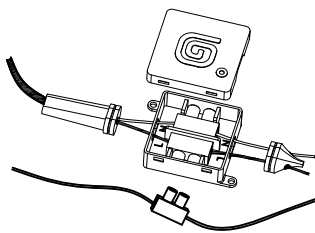

Specification Sheet

Picture:

Product size: 11.1CM

Name: ----- Profile Wall Lamp -Right

Code: ----- 1371

Finish: ----- Polished+Opal

Main Material: --- Stainless steel

Shade Material: -- Opal Glass

IP44

Inner Box:

240*130*215(mm) 1pc

Gross Weight: 18.2KGS

Net Weight: 14.4KGS

Outer Carton:

500*410*450(mm) 12pcs

Cable Length / Terminal Block:

Installation Instruction:

size:80x52xH:21