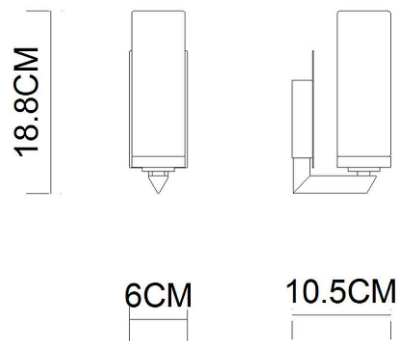

Specification Sheet

Picture:

Name: ----- Profile Wall Lamp

Code: ----- 1373

Finish: ----- Polished+Opal

Main Material: --- Stainless steel

Shade Material: -- Opal Glass

Product size:

Lamp Source: E14

Wattage:  1x25W

Input Voltage: 220~240 V

Lumen: 198 lm

Switch: Na

Energy Efficiency Class:

Plug: Na

Specification:

Inner Box:

Gross Weight: 18.2KGS

235*210*105(mm) 1pc

Net Weight: 14.4KGS

Outer Carton:

485*435*335(mm) 12pcs

Cable Length / Terminal Block:

Installation Instruction:

size:80x52xH:21