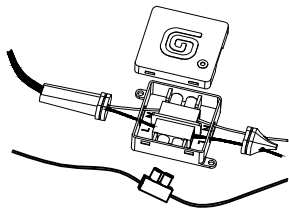

Specification Sheet

Picture:

Name: ----- Profile Wall Lamp

Code: ----- 1373

Finish: ----- Polished+Opal

Main Material: --- Stainless steel

Shade Material: -- Opal Glass

Product size:

Inner Box:

Gross Weight: 18.2KGS

235*210*105(mm) 1pc

Net Weight: 14.4KGS

Outer Carton:

485*435*335(mm) 12pcs

Cable Length / Terminal Block:

Installation Instruction: