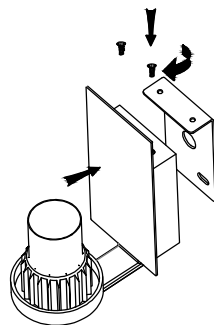

Inner Box:

Gross Weight: 18.2KGS

235*210*105(mm) 1pc

Net Weight: 14.4KGS

Outer Carton:

485*435*335(mm) 12pcs

Cable Length / Terminal Block:

Installation Instruction:

size:80x52xH:21