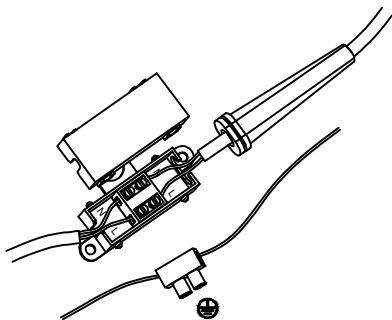

Specification Sheet

Picture:

Product size:

Name: ----- Tulip Wall Lamp
Code: ----- 1474
Finish: ----- Polished
Main Material: -- Stainless steel+Steel
Shade Material: -- Aluminium

Lamp Source: LED
Wattage: 1x3W
Input Voltage: 220~240 V
Lumen: 160 lm
Switch: Na
Energy Efficiency Class: A
Plug: Na

Specification:

Inner Box: Gross Weight: 4.9KGS
210*140*145(mm) 1pc
Net Weight: 4.3KGS
Outer Carton:
440*300*310(mm) 8pcs

Cable Length / Terminal Block:

Installation Instruction:

size:Φ110x5