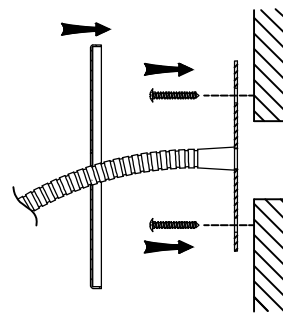

Specification Sheet

Picture:

Product size:

Name: ----- Tulip Wall Lamp
Code: ----- 1474
Finish: ----- Polished
Main Material: -- Stainless steel+Steel
Shade Material: -- Aluminium

Lamp Source: LED
Wattage: 1x3W
Input Voltage: 220~240 V
Lumen: 160 lm
Switch: Na
Energy Efficiency Class: A
Plug: Na

Specification:

Inner Box: Gross Weight: 4.9KGS
210*140*145(mm) 1pc
Net Weight: 4.3KGS
Outer Carton:
440*300*310(mm) 8pcs

Cable Length / Terminal Block:

Installation Instruction:

size:Φ110x5