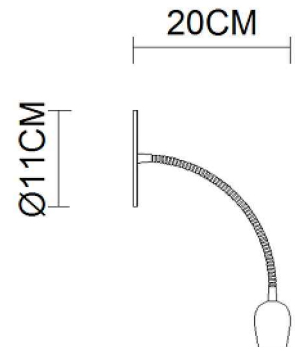

Specification Sheet

Picture:

Product size:

Name: ----- Tulip Wall Lamp
Code: ----- 1474
Finish: ----- Polished
Main Material: -- Stainless steel+Steel
Shade Material: -- Aluminium

Lamp Source: LED
Wattage: 1x3W
Input Voltage: 220~240 V
Lumen: 160 lm
Switch: Na
Energy Efficiency Class: A
Plug: Na

Specification:

Inner Box: Gross Weight: 4.9KGS
210*140*145(mm) 1pc
Net Weight: 4.3KGS
Outer Carton:
440*300*310(mm) 8pcs

Cable Length / Terminal Block:

Installation Instruction:

size:Φ110x5