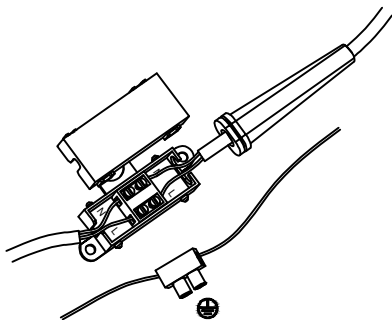

Specification Sheet

Picture:

Product size:

Name: ----- Tulip Wall Lamp Switched
Code: ----- 1602
Finish: ----- Gold
Main Material: -- Stainless steel+Steel
Shade Material: -- Aluminium

Lamp Source: LED
Wattage: 1x3W
Input Voltage: 220~240 V
Lumen: 160 lm
Switch: Micro Switch
Energy Efficiency Class: A
Plug: Na

Specification:

Inner Box: Gross Weight: KGS
210*140*145(mm) 1pc
Outer Carton: Net Weight: KGS
440*300*310(mm) 8pcs

Cable Length / Terminal Block:

Installation Instruction: