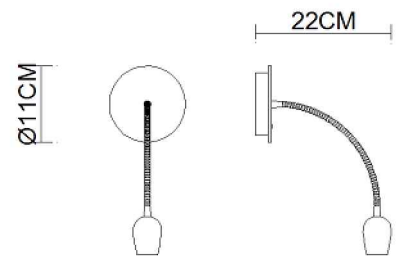

Specification Sheet

Picture:

Product size:

Name: ----- Tulip Wall Lamp Switched
Code: ----- 1602
Finish: ----- Gold
Main Material: -- Stainless steel+Steel
Shade Material: -- Aluminium

Lamp Source: LED
Wattage: 1x3W
Input Voltage: 220~240 V
Lumen: 160 lm
Switch: Micro Switch
Energy Efficiency Class: A
Plug: Na

Specification:

Inner Box: Gross Weight: KGS
210*140*145(mm) 1pc
Outer Carton: Net Weight: KGS
440*300*310(mm) 8pcs

Cable Length / Terminal Block:

Installation Instruction: