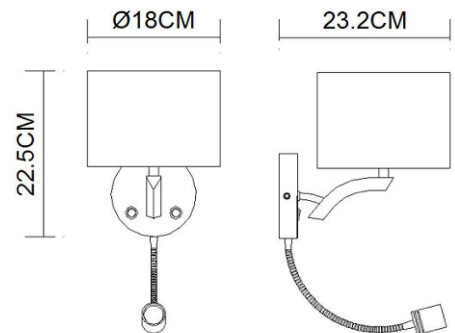

Specification Sheet

Picture:

Name: ----- Windsor-LED Wall Lamp
 Code: ----- 1421
 Finish: ----- Polished
 Main Material: --- Stainless steel + Steel + Aluminium
 Shade Material: -- Fabric+PVC

Product size:

Lamp Source: E14+LED

Wattage: 1x40W / 1x9W + 1x1W

Input Voltage: 220~240 V

Lumen: 440 lm

Switch: Rocker Switch

Energy Efficiency Class: A

Plug: Na

Specification:

Inner Box:

Gross Weight: KGS

275*215*315(mm) 1pc

Net Weight: KGS

Outer Carton:

665*570*650(mm) 12pcs

Cable Length / Terminal Block:

Installation Instruction: