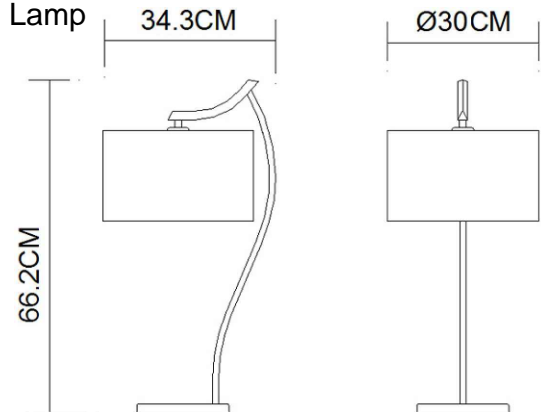

Specification Sheet

Picture:

Product size:

Name: ----- Windsor Table Lamp
Code: ----- 4422
Finish: ----- Polished
Main Material: --- Stainless steel
Shade Material: -- Fabric+PVC

Lamp Source: E27

Wattage: 1x60W / 1x12W

Input Voltage: 220~240 V

Lumen: 540 lm

Switch: In-line Switch

Energy Efficiency Class:

Plug: EU

Specification:

Inner Box:

Gross Weight: 17.1KGS

705*480*250(mm) 1pc

Net Weight: 8KGS

Outer Carton:

980*725*520(mm) 4pcs

Installation Instruction: