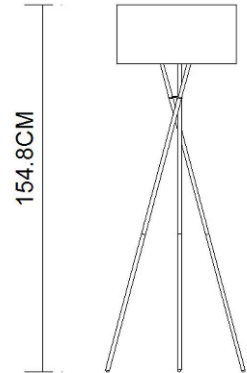

Specification Sheet

Picture:

Product size:

Ø50CM

Name: ----- Columbus Floor lamp
Code: ----- 5452
Finish: ----- Polished
Main Material: ---- Stainless steel
Shade Material: -- Fabric+PVC

Lamp Source: E27

Wattage: 1x60W / 1x12W

Input Voltage: 220~240 V

Lumen: 540 lm

Switch: Foot switch

Energy Efficiency Class:

Plug: EU

Specification:

Inner Box:

Gross Weight: 20KGS

535*535*310(mm) 1pc

Net Weight: 12KGS

Outer Carton:

1095*555*645(mm) 4pcs

Installation Instruction: