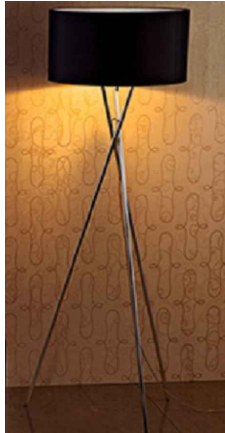

Specification Sheet

Picture:

Product size:

Ø50CM

Name: ----- Columbus Floor lamp
Code: ----- 5452
Finish: ----- Polished
Main Material: ---- Stainless steel
Shade Material: -- Fabric+PVC

Lamp Source: E27

Wattage: 1x60W / 1x12W

Input Voltage: 220~240 V

Lumen: 540 lm

Switch: Foot switch

Energy Efficiency Class:

Plug: EU

Specification:

Inner Box:

Gross Weight: 20KGS