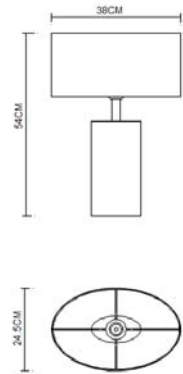

# Specification Sheet

Picture:

Name: — — — Classic Oval Table Lamp

Code: — — — 4720

Finish: — — — Polished

Main Material: — — Stainless steel

Shade Material: — Fabric+PVC

Product size:

IP20

Inner Box:

Gross Weight: KGS

415\*255\*470(mm) 1pc

Net Weight: KGS

Outer Carton:

850\*530\*500(mm) 4pcs

Cable Length / Terminal Block: