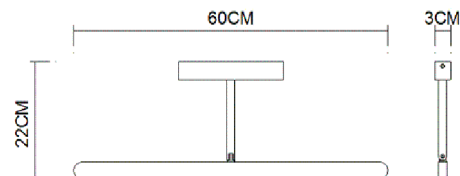

# Specification Sheet

Picture:

Product size:

Name: ----- Scan 600 Picture Lamp  
Code: ----- 1514  
Finish: ----- Polished  
Main Material: -- Stainless steel  
Shade Material: -- Stainless steel

Lamp Source: LED

Wattage:  1x6W

Input Voltage: 220~240 V

Lumen: 630 lm

Switch: Na

Energy Efficiency Class: A

Plug: Na

Specification:

Inner Box:

660\*75\*275(mm) 1pc

Gross Weight: 17.6 KGS

Net Weight: 10 KGS

Outer Carton:

675\*565\*480(mm) 12pcs

Cable Length / Terminal Block:

Installation Instruction: