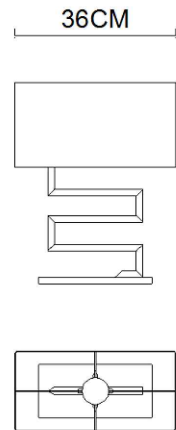

Specification Sheet

Picture:

Product size:

Name: ----- Maze Table Lamp
Code: ----- 4140
Finish: ----- Polished
Main Material: --- Stainless steel
Shade Material: -- Fabric+PVC

Lamp Source: E27

Wattage: 1x60W / 1x12W

Input Voltage: 220~240 V

Lumen: 540 lm

Switch: In-line Switch

Energy Efficiency Class:

Plug: EU

Specification:

Inner Box:

Gross Weight: 11.2KGS

405*225*420(mm) 1pc

Net Weight: 7.2KGS

Outer Carton:

470*425*870(mm) 4pcs

Installation Instruction: