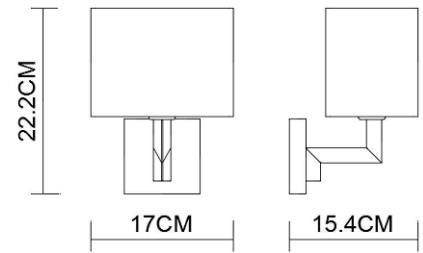

Specification Sheet

Picture:

Product size:

Name: ----- Maze Wall Lamp
Code: ----- 1310
Finish: ----- Polished
Main Material: --- Stainless steel
Shade Material: -- Fabric+PVC

Lamp Source: E14

Wattage: 1x40W / 1x9W

Input Voltage: 220~240 V

Lumen: 340 lm

Switch: Na

Energy Efficiency Class:

Plug: Na

Specification:

Inner Box:

Gross Weight: 6.4KGS

200*170*280(mm) 1pc

Net Weight: 2.7KGS

Outer Carton:

420*360*590(mm) 8pcs

Cable Length / Terminal Block:

Installation Instruction:

size:90x90xH:20