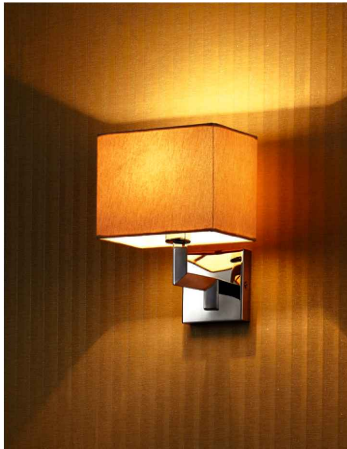

Specification Sheet

Picture:

Product size:

Name: ----- Maze Wall Lamp
Code: ----- 1310
Finish: ----- Polished
Main Material: --- Stainless steel
Shade Material: -- Fabric+PVC

Lamp Source: E14

Wattage: 1x40W / 1x9W

Input Voltage: 220~240 V

Lumen: 340 lm

Switch: Na

Energy Efficiency Class:

Plug: Na

Specification:

Inner Box:

Gross Weight: 6.4KGS