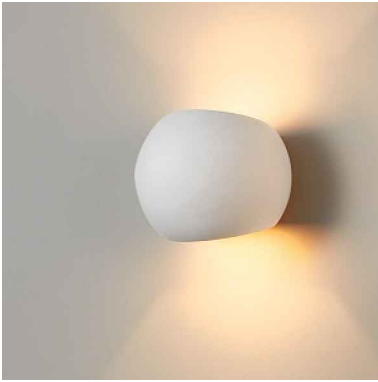

Specification Sheet

Picture:

Name: ----- Golf Small Plaster Wall Lamp

Code: ----- 1277

Finish: ----- White

Main Material: --- Plaster+Steel

Shade Material: -- Plaster

Product size: