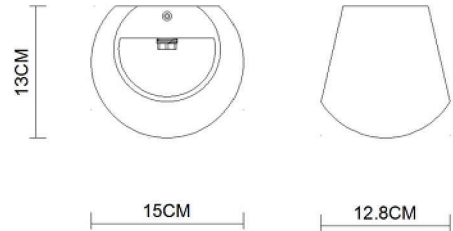

Specification Sheet

Picture:

Name: ----- Golf Small Plaster Wall Lamp

Code: ----- 1277

Finish: ----- White

Main Material: --- Plaster+Steel

Shade Material: -- Plaster

Product size:

Inner Box:

Gross Weight: 14.9KGS

215*195*205(mm) 1pc

Net Weight: 11.5KGS

Outer Carton:

605*450*440(mm) 12pcs

Cable Length / Terminal Block:

Installation Instruction: