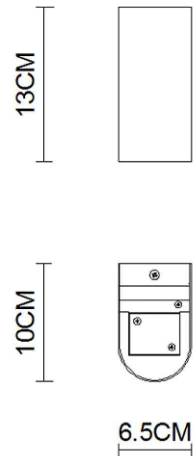

Specification Sheet

Picture:

Product size:

Name: ----- Luster Stainless LED
Round Wall Lamp
Code: ----- 1476
Finish: ----- Polished
Main Material: --- Stainless steel
+Steel
Shade Material: -- Stainless steel

Lamp Source: LED

Wattage:  2x3W

Input Voltage: 220~240 V

Lumen: 320 lm

Switch: Na

Energy Efficiency Class: A

Plug: Na

Specification:

Inner Box:

Gross Weight: 7.6KGS

115*80*150(mm) 1pc

Net Weight: 5.6KGS

Outer Carton:

260*250*330(mm) 12pcs

Cable Length / Terminal Block:

Installation Instruction:

size:86x59xH:20