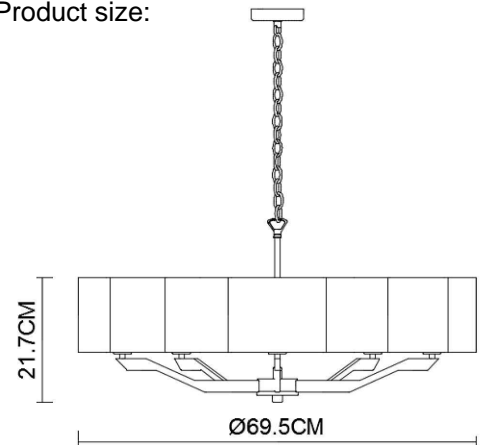

Specification Sheet

Picture:

Product size:

Name: ----- Origin 5 pendant

Code: ----- 3470

Finish: ----- Polished

Main Material: --- Stainless steel
+ Steel

Shade Material: -- Fabric+PVC

Lamp Source: E14

Wattage: 5x40W / 5x9W

Input Voltage: 220~240 V

Lumen: 1700 lm

Switch: Na

Energy Efficiency Class:

Plug: Na

Specification:

IP20

Inner Box:

Gross Weight: 10.7KGS

645*230*625(mm) 1pc

Net Weight: 2.4KGS

Outer Carton:

660*480*655(mm) 2pcs

Cable Length / Terminal Block: