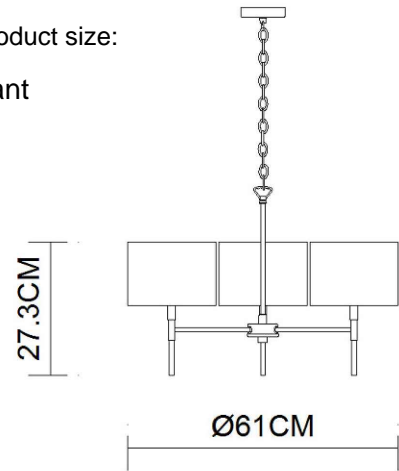

# Specification Sheet

Picture:

Product size:

Name: ----- Tendency 3 Pendant

Code: ----- 3499

Finish: ----- Polished

Main Material: --- Stainless steel  
+ Steel

Shade Material: -- Fabric+PVC

Lamp Source: E14

Wattage: 3x40W / 3x9W

Input Voltage: 220~240 V

Lumen: 1020 lm

Switch: Na

Energy Efficiency Class:

Plug: Na

Specification:

IP20

Inner Box:

Gross Weight: 8.3KGS

515\*290\*475(mm) 1pc

Net Weight: 3KGS

Outer Carton:

535\*495\*600(mm) 2pcs

Cable Length / Terminal Block: