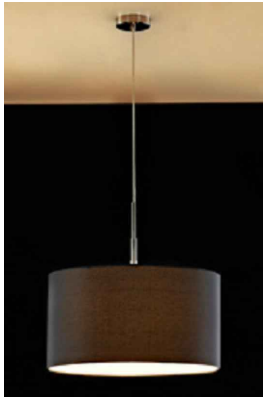

Specification Sheet

Picture:

Product size:

Name: ----- Tendency Single
Pendant

Code: ----- 3503

Finish: ----- Polished

Main Material: --- Stainless steel

Shade Material: -- Fabric+PVC