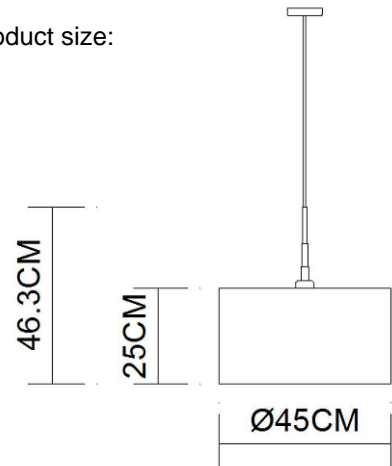

Specification Sheet

Picture:

Product size:

Name: ----- Tendency Single
Pendant

Code: ----- 3503

Finish: ----- Polished

Main Material: --- Stainless steel

Shade Material: -- Fabric+PVC

IP20

Inner Box:

Gross Weight: 11.8KGS

485*485*330(mm) 1pc

Net Weight: 4KGS

Outer Carton:

990*500*680(mm) 4pcs

Cable Length / Terminal Block:

Installation Instruction:

size:Ø90xH:20