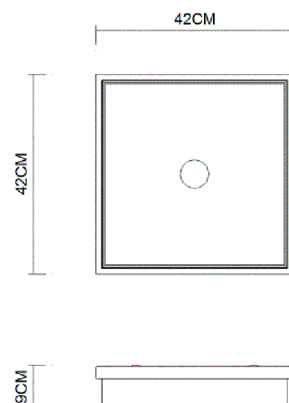

Specification Sheet

Picture:

Product size:

Name: ----- Samite Ceiling Lamp
Code: ----- 3533
Finish: ----- Polished+Opal
Main Material: --- Stainless steel
Shade Material: -- Fabric+PVC

Lamp Source: E27

Wattage:  3x12W

Input Voltage: 220~240 V

Lumen: 1620 lm

Switch: Na

Energy Efficiency Class:

Plug: Na

Specification:

Inner Box:

Gross Weight: KGS

485*485*145(mm) 1pc

Net Weight: KGS

Outer Carton:

500*500*615(mm) 4pcs

Cable Length / Terminal Block:

Installation Instruction: