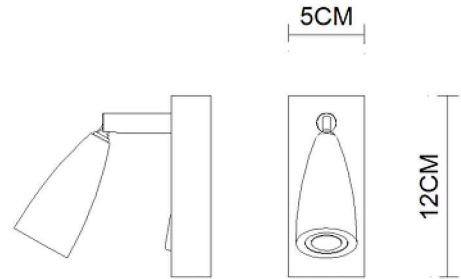

# Specification Sheet

Picture:

Product size:

Name: ----- Bell Small Arc  
Wall Lamp  
Code: ----- 1627  
Finish: ----- Polished  
Main Material: --- Stainless steel  
+ Aluminium  
Shade Material: -- Aluminium

Lamp Source: LED  
Wattage:  $\frac{1}{2}$  1x3W  
Input Voltage: 220~240 V  
Lumen: 160 lm  
Switch: Rocker Switch  
Energy Efficiency Class: A  
Plug: Na

Specification:

Inner Box: Gross Weight: KGS  
140\*100\*170(mm) 1pc  
Net Weight: KGS  
Outer Carton:  
300\*220\*365(mm) 8pcs