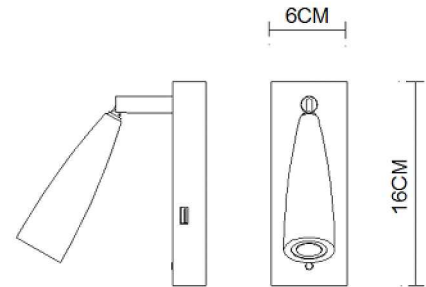

Specification Sheet

Picture:

Product size:

Name: ----- Bell Large Arc Wall Lamp+USB
Code: ----- 1628
Finish: ----- Polished
Main Material: --- Stainless steel + Aluminium
Shade Material: -- Aluminium

Lamp Source: LED
Wattage: $\frac{1}{2}$ 1x3W
Input Voltage: 220~240 V
Lumen: 160 lm
Switch: Micro Switch
Energy Efficiency Class: A
Plug: Na
OUTPUT:5V__1A

Specification:

Inner Box: Gross Weight: KGS
140*110*210(mm) 1pc
Net Weight: KGS
Outer Carton:
300*240*450(mm) 8pcs

Cable Length / Terminal Block:

Installation Instruction: