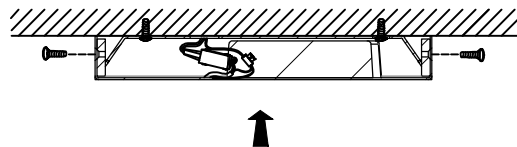

Specification Sheet

Picture:

Product size:

Name: ----- Box Round 3 Semi Flush

Code: ----- 3631

Finish: ----- Polished + White

Main Material: --- Stainless steel
+ Aluminium

Shade Material: -- Fabric+PVC

IP20

Inner Box:

830*765*310(mm) 1pc

Gross Weight: KGS

Net Weight: KGS

Outer Carton:

850*785*650(mm) 2pcs

Cable Length / Terminal Block:

Installation Instruction:

size:Ø200xH:26