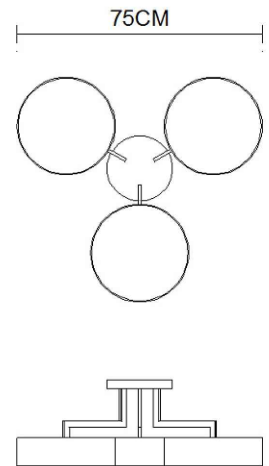

Specification Sheet

Picture:

Product size:

Name: ----- Box Round 3 Semi Flush

Code: ----- 3631

Finish: ----- Polished + White

Main Material: --- Stainless steel
+ Aluminium

Shade Material: -- Fabric+PVC

Lamp Source: LED

Wattage:  3x8W

Input Voltage: 220~240 V

Lumen: 2145 lm

Switch: Na

Energy Efficiency Class: A

Plug: Na

Specification:

IP20

Inner Box:

830*765*310(mm) 1pc

Gross Weight: KGS

Net Weight: KGS

Outer Carton:

850*785*650(mm) 2pcs

Cable Length / Terminal Block:

Installation Instruction:

size:Ø200xH:26