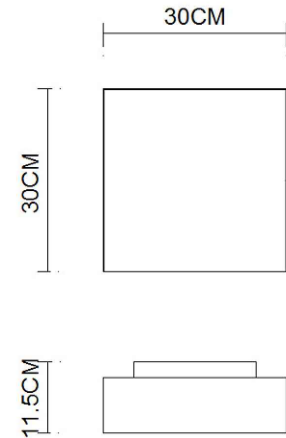

Specification Sheet

Picture:

Product size:

Name: ----- Box Square Ceiling
Code: ----- 3634
Finish: ----- White
Main Material: --- Steel + Aluminium
Shade Material: -- Fabric+PVC

Lamp Source: LED

Wattage:  1x14W

Input Voltage: 220~240 V

Lumen: 1185 lm

Switch: Na

Energy Efficiency Class: A

Plug: Na

Specification:

IP20

Inner Box:

Gross Weight: KGS

360*360*165(mm) 1pc

Net Weight: KGS

Outer Carton:

740*380*690(mm) 8pcs

Cable Length / Terminal Block:

Installation Instruction:

size:200x200xH:26