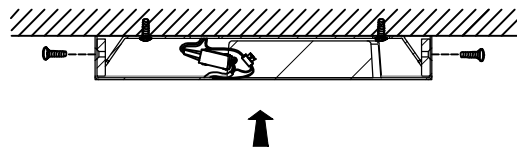

Specification Sheet

Picture:

Product size:

Name: ----- Box Square Ceiling
Code: ----- 3634
Finish: ----- White
Main Material: --- Steel + Aluminium
Shade Material: -- Fabric+PVC

Lamp Source: LED

Wattage:  1x14W

Gross Weight: KGS

360*360*165(mm) 1pc

Net Weight: KGS

Outer Carton:

740*380*690(mm) 8pcs

Cable Length / Terminal Block:

Installation Instruction:

size:200x200xH:26