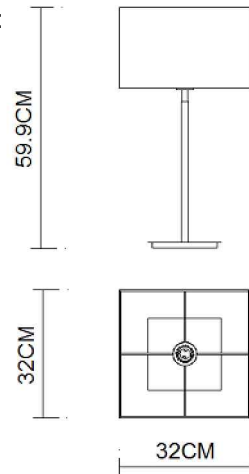

Specification Sheet

Picture:

Name: ----- Spruce Table Lamp
Code: ----- 4637
Finish: ----- Polished
Main Material: --- Stainless steel
Shade Material: -- Fabric+PVC

Product size:

Lamp Source: E27

Wattage:  1x60W /  1x12W

Input Voltage: 220~240 V

Lumen: 540 lm

Switch: In-line Switch

Energy Efficiency Class:

Plug: EU

Specification:

Inner Box:

Gross Weight: KGS

365*365*530(mm) 1pc

Net Weight: KGS

Outer Carton:

750*380*560(mm) 2pcs

Installation Instruction: