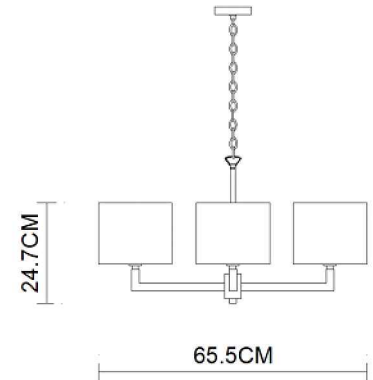

Specification Sheet

Picture:

Product size:

Name: ----- Spruce 4 pendant
Code: ----- 3641
Finish: ----- Polished
Main Material: --- Stainless steel
+ Steel
Shade Material: -- Fabric+PVC

Lamp Source: E14

Wattage:  4x40W /  4x9W

Input Voltage: 220~240 V

Lumen: 1360 lm

Switch: Na

Energy Efficiency Class:

Plug: Na

Specification:

IP20

Inner Box:

Gross Weight: KGS

580*260*595(mm) 1pc

Net Weight: KGS

Outer Carton:

595*540*625(mm) 2pcs

Cable Length / Terminal Block:

Installation Instruction: