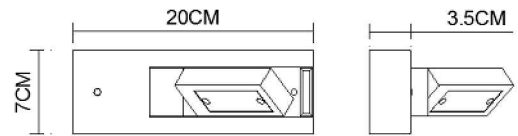

Specification Sheet

Picture:

Name: ----- Tank Wall
Lamp+Switch

Code: ----- 1646

Finish: ----- Polished

Main Material: --- Stainless steel

Shade Material: -- Stainless steel

Product size:

IP20

Inner Box:

85*50*230(mm) 1pc

Gross Weight: KGS

Net Weight: KGS

Outer Carton:

220*190*260(mm) 8pcs

Cable Length / Terminal Block:

Installation Instruction:

size:200x70xH:35