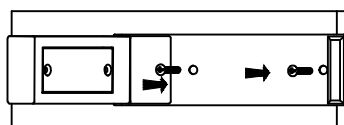

IP20

Inner Box:

85*50*230(mm) 1pc

Gross Weight: KGS

Net Weight: KGS

Outer Carton:

220*190*260(mm) 8pcs

Cable Length / Terminal Block:

Installation Instruction:

size:200x70xH:35