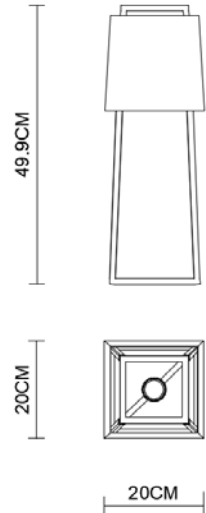

Specification Sheet

Picture:

Product size:

Name: ----- Cape Square Table Lamp
Code: ----- 4649
Finish: ----- Polished
Main Material: --- Stainless steel
Shade Material: -- Fabric+PVC

Lamp Source: E27

Wattage: 1x60W / 1x12W

Input Voltage: 220~240 V

Lumen: 540 lm

Switch: In-line Switch

Energy Efficiency Class:

Plug: EU

Specification:

IP20

Inner Box:

Gross Weight: KGS

220*220*540(mm) 1pc

Net Weight: KGS

Outer Carton:

460*460*570(mm) 4pcs

Installation Instruction: