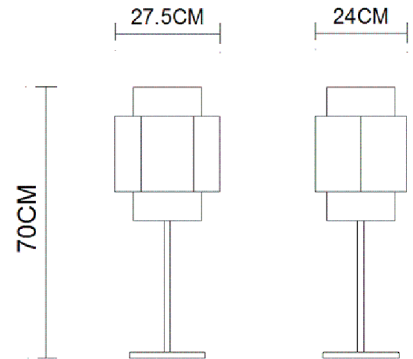

Specification Sheet

Picture:

Name: — — — Twinset Table Lamp

Code: — — — 4651

Finish: — — — Polished

Main Material: — — Stainless steel

Shade Material: — Fabric+PVC

Product size:

Inner Box:

Gross Weight: 15.7 KGS

320*290*595(mm) 1pc

Net Weight: 6.4 KGS

Outer Carton:

660*600*620(mm) 4pcs

Cable Length / Terminal Block:

Installation Instruction: