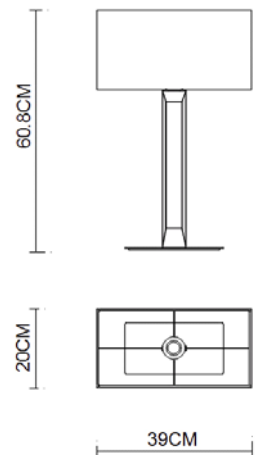

# Specification Sheet

Picture:

Product size:

Name: ----- Slim High Table Lamp  
Code: ----- 4674  
Finish: ----- Polished  
Main Material: --- Stainless steel  
Shade Material: -- Fabric+PVC

Lamp Source: E27

Gross Weight: KGS

445\*255\*545(mm) 1pc

Net Weight: KGS

Outer Carton:

530\*460\*570(mm) 2pcs

Installation Instruction: