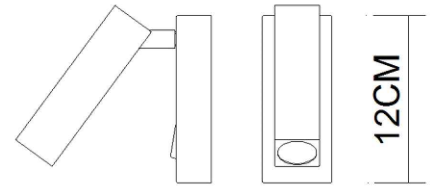

Specification Sheet

Picture:

Product size:

5CM

Name: ----- Dida Square Wall Lamp

Code: ----- 1592

Finish: ----- Polished

Main Material: --- Stainless steel
+ Aluminium

Shade Material: -- Aluminium

Lamp Source: LED

Wattage:  1x3W

Input Voltage: 220~240 V

Lumen: 160 lm

Switch: Rocker Switch

Energy Efficiency Class: A

Plug: Na

Specification:

IP20

Inner Box:

Gross Weight: KGS

140*100*170(mm) 1pc

Net Weight: KGS

Outer Carton:

300*220*365(mm) 8pcs

Cable Length / Terminal Block:

Installation Instruction:

size:120x50xH:26