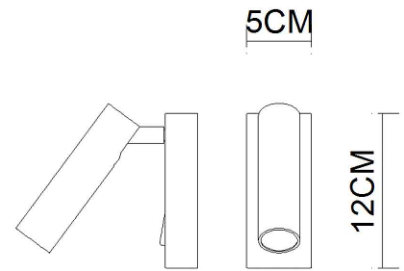

# Specification Sheet

Picture:

Product size:

Name: ----- Dida Round Wall Lamp  
Code: ----- 1594  
Finish: ----- Polished  
Main Material: --- Stainless steel  
+ Aluminium  
Shade Material: -- Aluminium

Lamp Source: LED

Wattage:  1x3W

Input Voltage: 220~240 V

Lumen: 160 lm

Switch: Rocker Switch

Energy Efficiency Class: A

Plug: Na

Specification:

Inner Box:

Gross Weight: KGS

140\*100\*170(mm) 1pc

Net Weight: KGS

Outer Carton:

300\*220\*365(mm) 8pcs

Cable Length / Terminal Block:

Installation Instruction: