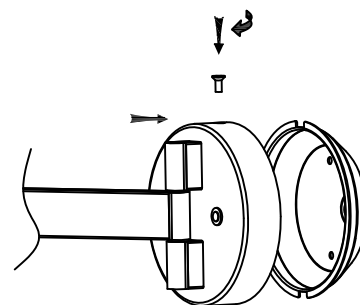

Specification Sheet

Picture:

Name: ----- Beauty Long Square Mirror Lighting

Code: ----- 1701

Finish: ----- Polished

Main Material: --- Stainless steel + Steel

Shade Material: -- Acrylic

Product size:

IP44

Inner Box:

Gross Weight: KGS

290*270*135(mm) 1pc

Net Weight: KGS

Outer Carton:

830*310*295(mm) 6pcs

Cable Length / Terminal Block:

Installation Instruction:

size:φ115*26.5