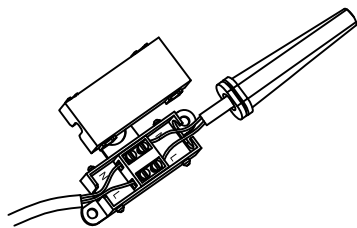

Specification Sheet

Picture:

Name: ----- Beauty Long Square Mirror Lighting

Code: ----- 1701

Finish: ----- Polished

Main Material: --- Stainless steel + Steel

Shade Material: -- Acrylic

Product size:

IP44

Inner Box:

Gross Weight: KGS

290*270*135(mm) 1pc

Net Weight: KGS

Outer Carton:

830*310*295(mm) 6pcs

Cable Length / Terminal Block:

Installation Instruction:

size:φ115*26.5