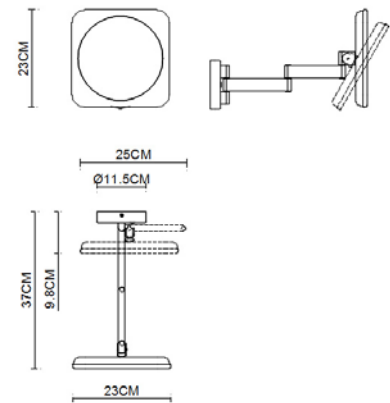

Specification Sheet

Picture:

Name: ----- Beauty Long Square Mirror Lighting

Code: ----- 1701

Finish: ----- Polished

Main Material: --- Stainless steel + Steel

Shade Material: -- Acrylic

Product size:

Lamp Source: LED

Wattage: 1x6W

Input Voltage: 220~240 V

Lumen: 530lm

Switch: Micro Switch

Energy Efficiency Class: Class 2

Plug: Na

Specification:

IP44

Inner Box:

Gross Weight: KGS

290*270*135(mm) 1pc

Net Weight: KGS

Outer Carton:

830*310*295(mm) 6pcs

Cable Length / Terminal Block:

Installation Instruction:

size:φ115*26.5