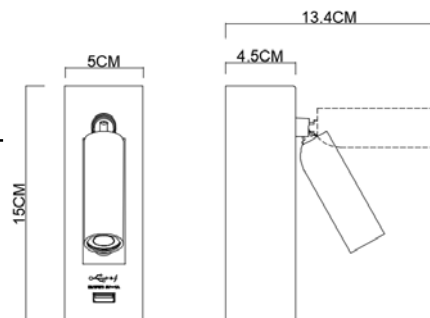

Specification Sheet

Picture:

Product size:

Name: ----- Dida Raised Wall Lamp+USB
Code: ----- 1801
Finish: ----- -Stainless Steel Polished+ Polished Chrome
-Black
-White
Main Material: --- Stainless steel + Aluminium
Shade Material: -- Aluminium

Lamp Source: LED
Input Voltage: 220~240 V
Switch: MDC Switch
Plug: Na
Wattage: $\frac{1}{2}$ 1x1W
Lumen: 113 lm
Energy Efficiency Class: A
OUTPUT:5V_1A

Specification:

Inner Box: Gross Weight: KGS
90*75*210(mm) 1pc Net Weight: KGS
Outer Carton:
200*170*450(mm) 8pcs

Cable Length / Terminal Block:

Installation Instruction: