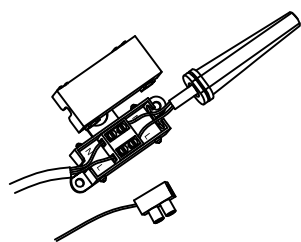

Inner Box: Gross Weight: KGS
90*75*210(mm) 1pc Net Weight: KGS
Outer Carton:
200*170*450(mm) 8pcs

Cable Length / Terminal Block: