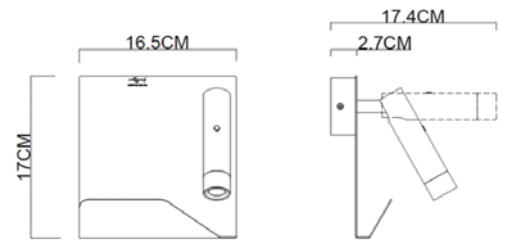

Specification Sheet

Picture:

Product size:

Name: ----- Dida Mobile Support Wall
Lamp-Right
Code: ----- 1831
Finish: ----- White / Black
Main Material: --- Stainless steel
+ Aluminium
Shade Material: -- Aluminium

Specification:

IP20

Inner Box:

195*130*245(mm) 1pc

Gross Weight: KGS

Net Weight: KGS

Outer Carton:

410*280*520(mm) 8pcs

Cable Length / Terminal Block:

Installation Instruction:

size:160x60xH:26