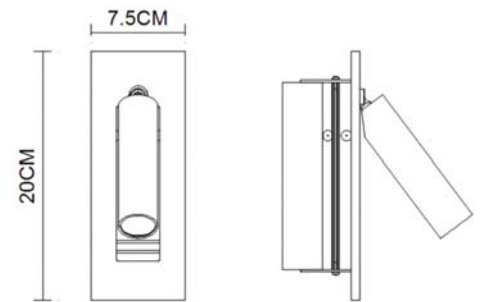

Specification Sheet

Picture:

Product size:

Name: ----- Dida Round Recessed
Wall Lamp+MDC Switch
Code: ----- 1669
Finish: ----- Polished
Main Material: --- Stainless steel
+ Aluminium
Shade Material: -- Aluminium

Lamp Source: LED

Wattage:  1x3W

Input Voltage: 220~240 V

Lumen: 121 lm

Switch: MDC

Energy Efficiency Class: A

Plug: Na

Specification:

Inner Box:

Gross Weight: KGS

105*100*250(mm) 1pc

Net Weight: KGS

Outer Carton:

420*230*280(mm) 8pcs

Cable Length / Terminal Block:

Installation Instruction:

5.7CMx16CM Hole On The Wall

size:75x200xH:7