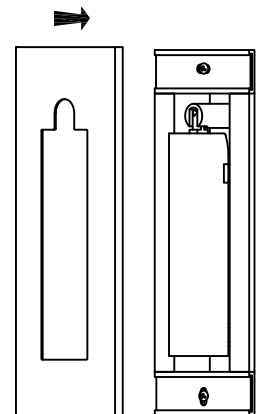

Specification Sheet

Picture:

Product size:

Name: ----- Dida Round Recessed
Wall Lamp+MDC Switch
Code: ----- 1669
Finish: ----- Polished
Main Material: --- Stainless steel
+ Aluminium
Shade Material: -- Aluminium

Inner Box:

Gross Weight: KGS

105*100*250(mm) 1pc

Net Weight: KGS

Outer Carton:

420*230*280(mm) 8pcs

Cable Length / Terminal Block:

Installation Instruction:

5.7CMx16CM Hole On The Wall

size:75x200xH:7