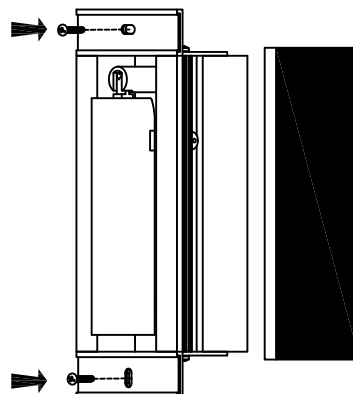

Specification Sheet

Picture:

Product size:

Name: ----- Dida Round Recessed
Wall Lamp+MDC Switch
Code: ----- 1669
Finish: ----- Polished
Main Material: --- Stainless steel
+ Aluminium
Shade Material: -- Aluminium

Inner Box:

Gross Weight: KGS

105*100*250(mm) 1pc

Net Weight: KGS

Outer Carton:

420*230*280(mm) 8pcs

Cable Length / Terminal Block:

Installation Instruction:

5.7CMx16CM Hole On The Wall

size:75x200xH:7