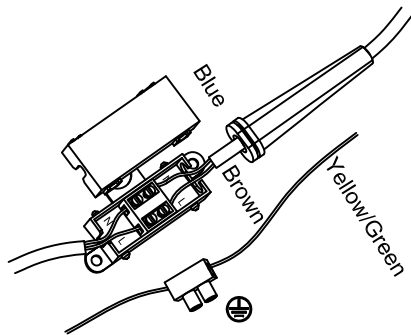

Specification Sheet

Picture:

Product size:

Name: ----- Andie Recessed Rectangular+Hose Wall Lamp
 Code: ----- 1747
 Finish: ----- Polished+Chrome
 Main Material: --- Stainless steel
 Shade Material: -- Aluminium

Inner Box:

Gross Weight: KGS

170*100*130(mm) 1pc

Net Weight: KGS

Outer Carton:

360*220*680(mm) 20pcs

Open the hole in the fixing board
 size: 3.6x9.5CM

Cable Length / Terminal Block:

This product must be earthed

Installation Instruction: