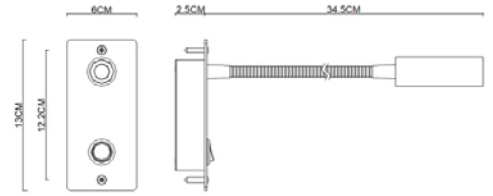

Specification Sheet

Picture:

Product size:

Name: ----- Andie Recessed Rectangular+Hose Wall Lamp
 Code: ----- 1747
 Finish: ----- Polished+Chrome
 Main Material: --- Stainless steel
 Shade Material: -- Aluminium

Lamp Source: LED

Wattage: 1xMax1W

Input Voltage: 220~240 V

Lumen: 85 lm

Switch: Rocker

Energy Efficiency Class: Class 1

Plug: Na

Specification:

Inner Box:

Gross Weight: KGS

170*100*130(mm) 1pc

Net Weight: KGS

Outer Carton:

360*220*680(mm) 20pcs

Open the hole in the fixing board
 size: 3.6x9.5CM

Cable Length / Terminal Block: