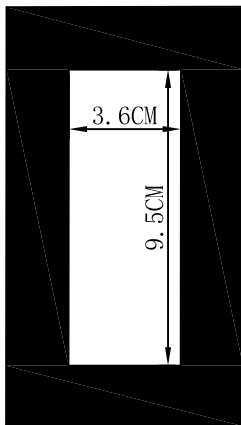

Specification Sheet

Picture:

Product size:

Name: ----- Andie Recessed Rectangular+Hose Wall Lamp
 Code: ----- 1747
 Finish: ----- Polished+Chrome
 Main Material: --- Stainless steel
 Shade Material: -- Aluminium

Inner Box:

Gross Weight: KGS

170*100*130(mm) 1pc

Net Weight: KGS

Outer Carton:

360*220*680(mm) 20pcs

Open the hole in the fixing board
 size: 3.6x9.5CM

Cable Length / Terminal Block: