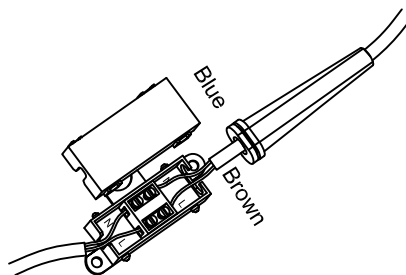

Specification Sheet

Picture:

Name: ----- Babbie Recessed Round +Hose Wall Lamp

Code: ----- 1763

Finish: ----- Polished+Chrome

Main Material: ---- Stainless steel

Shade Material: -- Aluminium

Product size:

Inner Box:

210*210*135(mm) 1pc

Gross Weight: KGS

Net Weight: KGS

Outer Carton:

440*440*705(mm) 20pcs

Open the hole in the fixing board
size:Ø5CM

Cable Length / Terminal Block: