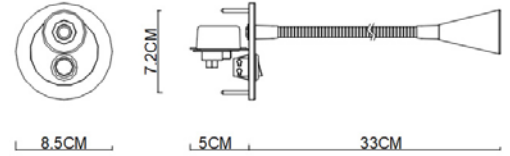

Specification Sheet

Picture:

Name: ----- Babbie Recessed Round +Hose Wall Lamp

Code: ----- 1763

Finish: ----- Polished+Chrome

Main Material: ---- Stainless steel

Shade Material: -- Aluminium

Product size:

Lamp Source: LED

Wattage: 1xMax1W

Input Voltage: 220~240 V

Lumen: 85 lm

Switch: Rocker

Energy Efficiency Class:Class 1

Plug: Na

Specification:

Inner Box:

210*210*135(mm) 1pc

Gross Weight: KGS

Net Weight: KGS

Outer Carton:

440*440*705(mm) 20pcs

Open the hole in the fixing board
size:Ø5CM

Cable Length / Terminal Block: