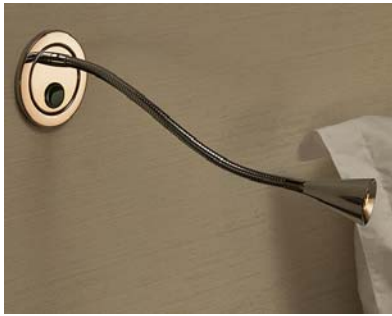

Specification Sheet

Picture:

Name: ----- Babbie Recessed Round +Hose Wall Lamp

Code: ----- 1763

Finish: ----- Polished+Chrome

Main Material: ---- Stainless steel

Shade Material: -- Aluminium

Product size:

Lamp Source: LED

Wattage: 1xMax1W

Input Voltage: 220~240 V

Lumen: 85 lm

Switch: Rocker

Energy Efficiency Class:Class 1

Plug: Na

Specification: