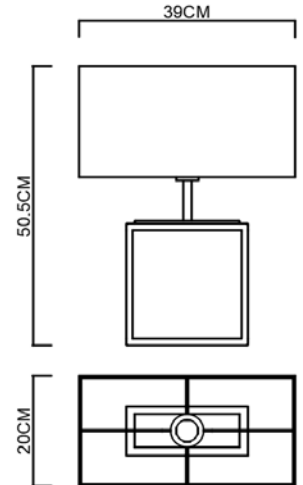

Specification Sheet

Picture:

Product size:

Name: ----- Time Oblong Big Table Lamp
Code: ----- 4821
Finish: ----- Textured Black + Mirror / Bronze + Mirror
Main Material: --- Steel
Shade Material: -- Fabric+PVC

Lamp Source: E27

Wattage:  1x60W /  1x12W

Input Voltage: 220~240 V

Lumen: 540 lm

Switch: In-line Switch

Energy Efficiency Class:

Plug: EU

Specification:

Inner Box:

Gross Weight: KGS

445*255*455(mm) 1pc

Net Weight: KGS

Outer Carton:

530*465*485(mm) 2pcs

Installation Instruction: