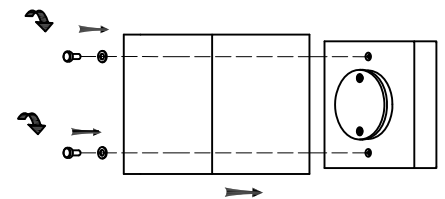

Specification Sheet

Picture:

Product size:

Name: ----- Venice Oblong shade
Wall Lamp
Code: ----- 1827
Finish: ----- Polished
Main Material: --- Stainless steel
Shade Material: -- Fabric+PVC

Lamp Source: LED

Inner Box:

210*150*210(mm) 1pc

Gross Weight: KGS

Net Weight: KGS

Outer Carton:

440*320*450(mm) 8pcs

Cable Length / Terminal Block:

Installation Instruction:

size:100x100xH:26