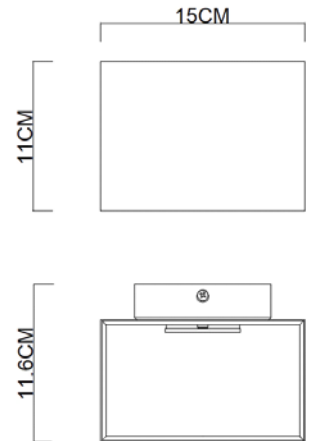

Specification Sheet

Picture:

Product size:

Name: ----- Venice Oblong shade
Wall Lamp
Code: ----- 1827
Finish: ----- Polished
Main Material: --- Stainless steel
Shade Material: -- Fabric+PVC

Lamp Source: LED

Wattage:  1x6W

Input Voltage: 220~240 V

Lumen: 550 lm

Switch: Na

Energy Efficiency Class: A

Plug: Na

Specification:

IP20

Inner Box:

210*150*210(mm) 1pc

Gross Weight: KGS

Net Weight: KGS

Outer Carton:

440*320*450(mm) 8pcs

Cable Length / Terminal Block:

Installation Instruction:

size:100x100xH:26