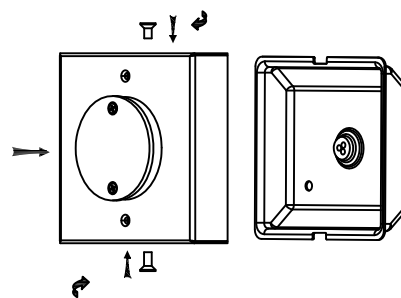

Specification Sheet

Picture:

Product size:

Name: ----- Venice Oblong shade
Wall Lamp
Code: ----- 1827
Finish: ----- Polished
Main Material: --- Stainless steel
Shade Material: -- Fabric+PVC

Lamp Source: LED

Inner Box:

210*150*210(mm) 1pc

Gross Weight: KGS

Net Weight: KGS

Outer Carton:

440*320*450(mm) 8pcs

Cable Length / Terminal Block:

Installation Instruction:

size:100x100xH:26