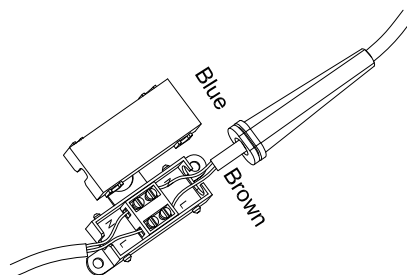

# Specification Sheet

Picture:

Name: ----- Lafite Recessed+  
Knuckle Joint Wall Lamp  
Code: ----- 1841  
Finish: ----- Polished+Chrom  
Main Material: --- Stainless steel  
Shade Material: -- Aluminium

Product size:

Lamp Source: LED  
Wattage: 1xMax3W  
Input Voltage: 220~240 V  
Lumen: 150 lm  
Switch: Micro Switch  
Energy Efficiency Class: A  
Plug: Na

Specification:

Inner Box: Gross Weight: KGS  
165\*115\*150(mm) 1pc Net Weight: KGS  
Outer Carton:  
350\*250\*330(mm) 8pcs

Open the hole in the fixing board  
size:Ø5.5CM

Cable Length / Terminal Block:

Installation Instruction: