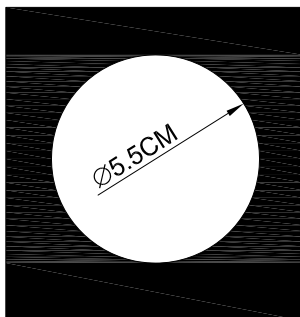

# Specification Sheet

Picture:

Name: ----- Lafite Recessed+  
Knuckle Joint Wall Lamp  
Code: ----- 1841  
Finish: ----- Polished+Chrom  
Main Material: --- Stainless steel  
Shade Material: -- Aluminium

Product size:

Lamp Source: LED  
Wattage: 1xMax3W  
Input Voltage: 220~240 V  
Lumen: 150 lm  
Switch: Micro Switch  
Energy Efficiency Class: A  
Plug: Na

Specification:

Inner Box: Gross Weight: KGS  
165\*115\*150(mm) 1pc Net Weight: KGS  
Outer Carton:  
350\*250\*330(mm) 8pcs

Open the hole in the fixing board  
size:Ø5.5CM

Cable Length / Terminal Block:

Installation Instruction: