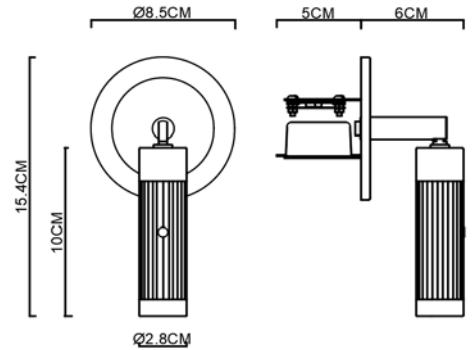

# Specification Sheet

Picture:

Name: ----- Lafite Recessed+  
Knuckle Joint Wall Lamp  
Code: ----- 1841  
Finish: ----- Polished+Chrom  
Main Material: --- Stainless steel  
Shade Material: -- Aluminium

Product size:

Lamp Source: LED  
Wattage: 1xMax3W  
Input Voltage: 220~240 V  
Lumen: 150 lm  
Switch: Micro Switch  
Energy Efficiency Class: A  
Plug: Na

Specification:

Inner Box: Gross Weight: KGS  
165\*115\*150(mm) 1pc Net Weight: KGS  
Outer Carton:  
350\*250\*330(mm) 8pcs

Open the hole in the fixing board  
size:Ø5.5CM

Cable Length / Terminal Block:

Installation Instruction: