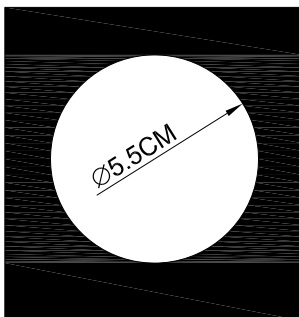

# Specification Sheet

Picture:

Name: ----- Latour Recessed +  
Knuckle Joint Wall Lamp  
Code: ----- 1845  
Finish: ----- Polished+Chrom  
Main Material: --- Stainless steel  
Shade Material: -- Aluminium

Product size:

Lamp Source: LED  
Wattage: 1xMax3W  
Input Voltage: 220~240 V  
Lumen: 150 lm  
Switch: Micro Switch  
Energy Efficiency Class: A  
Plug: Na

Specification:

Inner Box: Gross Weight: KGS  
165\*115\*150(mm) 1pc  
Net Weight: KGS  
Outer Carton:  
350\*250\*330(mm) 8pcs

Open the hole in the fixing board  
size:Ø5.5CM

Cable Length / Terminal Block:

Installation Instruction: