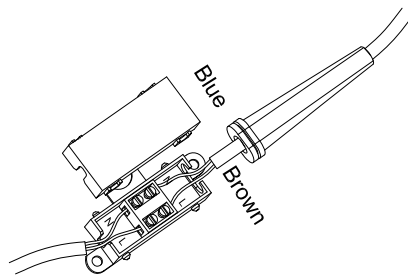

# Specification Sheet

Picture:

Name: ----- Latour Recessed +  
Knuckle Joint Wall Lamp  
Code: ----- 1845  
Finish: ----- Polished+Chrom  
Main Material: --- Stainless steel  
Shade Material: -- Aluminium

Product size:

Lamp Source: LED  
Wattage: 1xMax3W  
Input Voltage: 220~240 V  
Lumen: 150 lm  
Switch: Micro Switch  
Energy Efficiency Class: A  
Plug: Na

Specification:

Inner Box: Gross Weight: KGS  
165\*115\*150(mm) 1pc  
Net Weight: KGS  
Outer Carton:  
350\*250\*330(mm) 8pcs

Open the hole in the fixing board  
size:Ø5.5CM

Cable Length / Terminal Block:

Installation Instruction: