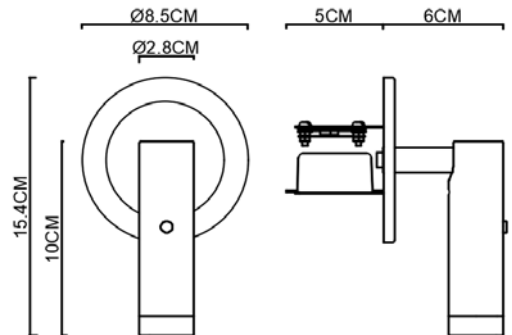

# Specification Sheet

Picture:

Name: ----- Latour Recessed +  
Knuckle Joint Wall Lamp  
Code: ----- 1845  
Finish: ----- Polished+Chrom  
Main Material: --- Stainless steel  
Shade Material: -- Aluminium

Product size:

Lamp Source: LED  
Wattage: 1xMax3W  
Input Voltage: 220~240 V  
Lumen: 150 lm  
Switch: Micro Switch  
Energy Efficiency Class: A  
Plug: Na

Specification:

Inner Box: Gross Weight: KGS  
165\*115\*150(mm) 1pc  
Net Weight: KGS  
Outer Carton:  
350\*250\*330(mm) 8pcs

Open the hole in the fixing board  
size:Ø5.5CM

Cable Length / Terminal Block:

Installation Instruction: