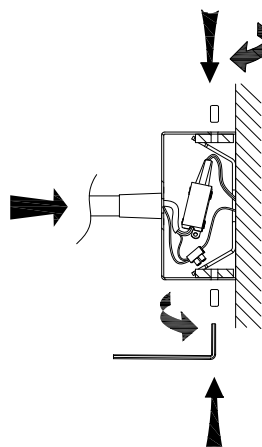

Specification Sheet

Picture:

Name: ----- Latour Bulge+Hose Wall Lamp

Code: ----- 1847

Finish: ----- Polished+Chrom

Main Material: --- Stainless steel

Shade Material: -- Aluminium

Product size:

IP20

Inner Box:

100*100*485(mm) 1pc

Gross Weight: KGS

Net Weight: KGS

Outer Carton:

420*220*510(mm) 8pcs

Cable Length / Terminal Block:

This product must be earthed

Installation Instruction:

size:Ø70xH:35