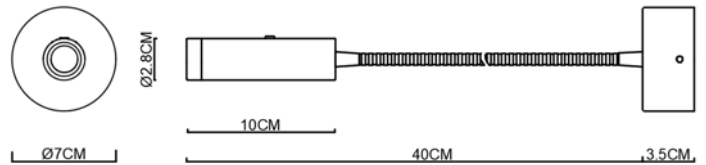

Specification Sheet

Picture:

Name: ----- Latour Bulge+Hose Wall Lamp

Code: ----- 1847

Finish: ----- Polished+Chrom

Main Material: --- Stainless steel

Shade Material: -- Aluminium

Product size:

Lamp Source: LED

Wattage: 1xMax3W

Input Voltage: 220~240 V

Lumen: 150 lm

Switch: Micro Switch

Energy Efficiency Class: A

Plug: Na

Specification:

IP20

Inner Box:

100*100*485(mm) 1pc

Gross Weight: KGS

Net Weight: KGS

Outer Carton:

420*220*510(mm) 8pcs

Cable Length / Terminal Block:

This product must be earthed

Installation Instruction:

size:Ø70xH:35