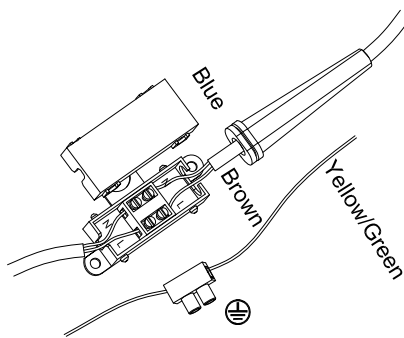

Specification Sheet

Picture:

Name: ----- Latour Bulge+Hose Wall Lamp

Code: ----- 1847

Finish: ----- Polished+Chrom

Main Material: --- Stainless steel

Shade Material: -- Aluminium

Product size:

Lamp Source: LED

Wattage: 1xMax3W

Input Voltage: 220~240 V

Lumen: 150 lm

Switch: Micro Switch

Energy Efficiency Class: A

Plug: Na

Specification:

IP20

Inner Box:

100*100*485(mm) 1pc

Gross Weight: KGS

Net Weight: KGS

Outer Carton:

420*220*510(mm) 8pcs

Cable Length / Terminal Block:

This product must be earthed

Installation Instruction:

size:Ø70xH:35