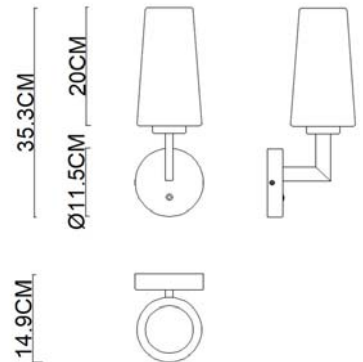

Specification Sheet

Picture:

Name: ----- Dubai Wall Lamp+Switch

Code: ----- 1803

Finish: ----- Polished

Main Material: --- Stainless steel

Shade Material: -- Opal Glass

Product size:

Lamp Source: LED

Wattage: 1x6W

Input Voltage: 220~240 V

Lumen: 550 lm

Switch: Micro Switch

Energy Efficiency Class: A

Plug: Na

Specification:

IP44

Inner Box:

290*190*260(mm) 1pc

Gross Weight: KGS

Net Weight: KGS

Outer Carton:

640*440*590(mm) 8pcs

Cable Length / Terminal Block: