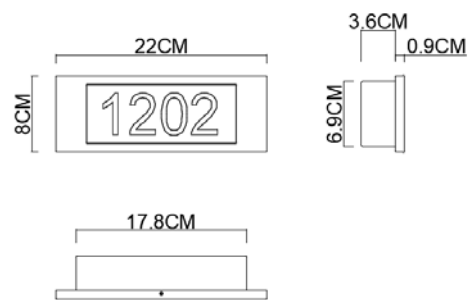

# Specification Sheet

Picture:

Product size:

Name: ----- Homing Rectangle  
Recessed Wall  
Lamp

Code: ----- 1855

Finish: ----- Polished

Main Material: --- Stainless steel

Shade Material: -- Stainless steel

Energy Efficiency Class: A<sup>++</sup> A<sup>+</sup> A

Specification:

Inner Box:

110\*85\*280(mm) 1pc

Outer Carton:

360\*240\*310(mm) 8pcs

Gross Weight: KGS

Net Weight: 0.55 KGS

Cable Length / Terminal Block:

Installation Instruction: