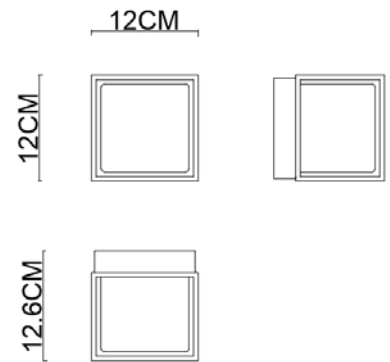

Specification Sheet

Picture:

Product size:

Name: ----- 4D
Code: ----- 1863
Finish: ----- Polished
Main Material: --- Stainless steel
Shade Material: -- Opal Glass

Lamp Source: LED

Wattage: 1x6W

Input Voltage: 220~240 V 50Hz/60Hz

175x175x180(mm) 1pc

Gross Weight: KGS

Net Weight: 0.9 KGS

Outer Carton:

370*370*565(mm) 12pcs

Cable Length / Terminal Block:

Installation Instruction: