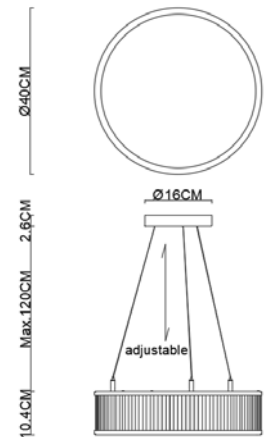

# Specification Sheet

Picture:

Product size:

Name: ----- Cool  
Code: ----- 3885  
Finish: ----- Polished  
Main Material: --- Stainless steel  
Shade Material: -- Clear Glass

Lamp Source: LED

Wattage: 1x14W

Inner Box:

Gross Weight: KGS

460x460x250(mm) 1pc

Net Weight: 4.8 KGS

Outer Carton:

940\*480\*525(mm) 4pcs

Cable Length / Terminal Block:

Installation Instruction: