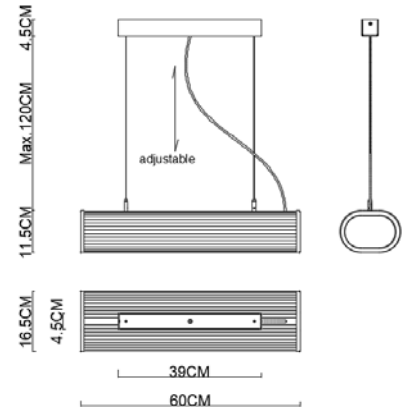

Specification Sheet

Picture:

Name: ----- Cool
Code: ----- 3883
Finish: ----- Polished
Main Material: ---- Stainless steel
Shade Material: -- Clear Glass

Product size:

Lamp Source: LED

Wattage: 1x18W

Input Voltage: 220~240 V 50Hz/60Hz

Lumen: 1280 lm

Switch: Na

CRI: 80

Plug: Na

Color Temperature: 3000K

Energy Efficiency Class: A⁺⁺ A⁺ A

Specification:

Inner Box:

Gross Weight: KGS

240x240x650(mm) 1pc

Net Weight: 5 KGS

Outer Carton:

680x260x510(mm) 2pcs

Cable Length / Terminal Block:

Installation Instruction: