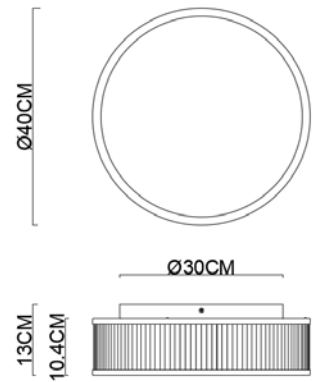

Specification Sheet

Picture:

Name: ----- Cool
Code: ----- 3867
Finish: ----- Polished
Main Material: --- Stainless steel
Shade Material: -- Clear Glass

Product size:

Lamp Source: LED

Input Voltage: 220~240 V 50Hz/60Hz

Switch: Na

Plug: Na

Wattage: 1x14W

Lumen: 1185 lm

CRI: 80

Color Temperature: 3000K

Energy Efficiency Class: A⁺⁺ A⁺ A

Specification:

Inner Box:

460x460x190(mm) 1pc

Outer Carton:

480*480*785(mm) 4pcs

Gross Weight: KGS

Net Weight: 5.1 KGS

Cable Length / Terminal Block:

Installation Instruction: