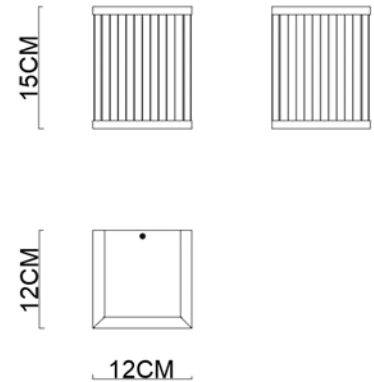

Specification Sheet

Picture:

Product size:

Name: ----- Cool
Code: ----- 1873
Finish: ----- Polished
Main Material: --- Stainless steel
Shade Material: -- Clear Glass

Lamp Source: LED

Wattage: 1x5W

Input Voltage: 220~240 V 50Hz/60Hz

Gross Weight: KGS

170*170*200(mm) 1pc

Net Weight: 1.3 KGS

Outer Carton:

360*360*625(mm) 12pcs

Cable Length / Terminal Block:

Installation Instruction: